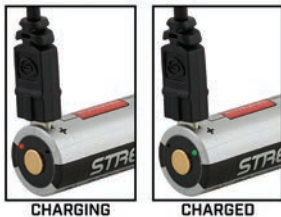

SL-B26[®] LI-ION USB BATTERY PACK/ BANK CHARGER

PROTECTED LI-ION USB RECHARGEABLE BATTERY PACK
AND 8-UNIT BANK CHARGER

The battery pack that transforms multi-fuel, high-performance lighting tools into rechargeable systems.
Organize, store and charge your batteries with Streamlight's eight-unit bank charger.

SL-B26[®] protected Li-Ion USB rechargeable battery pack charges in 5 hours

Features charge status indicator

Charge via USB source or use a bank charger for departmental use

Charge indicators over each battery slot
Red = charging, Green = charged

Charge bays securely hold batteries in place - ideal for mounting on trucks

Low-profile (1"; 2.54cm) - minimal mounting area

AC/DC power input

SL-B26 Battery Pack Specs:			
SL-B26 protected Li-Ion rechargeable battery pack with built in Micro-USB charge port			
Micro-USB input; charges in 5 hours; or charge with 8-unit bank charger			
Integrated safety circuit protects battery from over-discharge/overcharge			
2.75" (7 cm); 1.7 oz. (48g)			
2 Year Limited Warranty Visit streamlight.com for full warranty information			
ITEM	1PK	2PK	8PK
SL-B26 Battery Pack	#22101	#22102	#22105
SYSTEM	CLAM	BOX	
Siege X USB - Coyote	---	#44956	
ProTac HL5-X USB	#88080	#88081	
ProTac 2L-X USB	#88082	#88083	
ProTac HL-X USB	#88084	#88085	
PolyTac X USB - Black	#88610	#88613	
PolyTac X USB - Yellow	#88611	#88614	
PolyTac X USB - Coyote	#88612	#88615	
Vantage 180X USB - Orange	---	#88911	
Vantage 180X USB - Black	---	#88913	
PolyTac 90X USB - Black	---	#88835	
PolyTac 90X USB - Yellow	---	#88836	
PolyTac 90X USB - Orange	---	#88838	
PolyTac 90X USB - Org w/ Gear Keeper	---	#88837	
ProTac 90X USB - Black	---	#88095	
Survivor X USB - Orange	---	#90044	
Survivor X USB - Yellow	---	#90244	